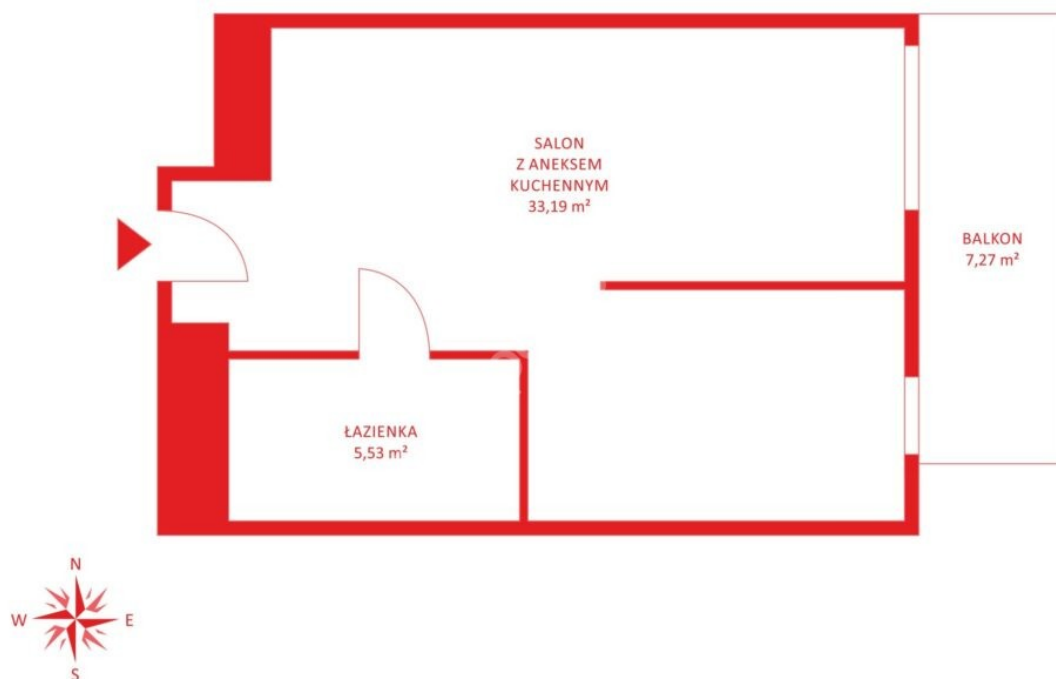

Property description

This property has no description.

Do You have questions?

Your installments

360 installments for 3 999,80 zł each month

2 329,80 zł interests each month

Ask our advisor for details!

Aneta Keder

aneta.keder@pepperhouse.pl