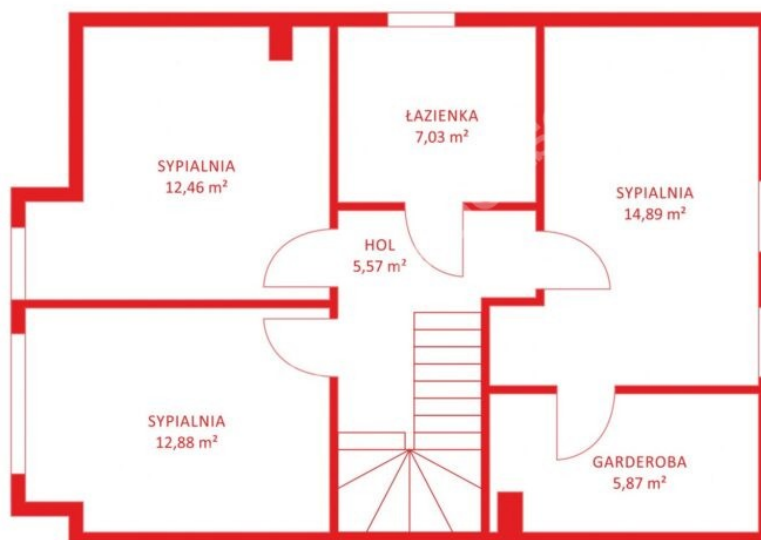

1 099 000 zł

pomorskie, Suchy Dwór, Przepiórcza

City **Suchy Dwór**
Street **Przepiórcza**

Description

Building type **Dom**

Rooms

Number of rooms	4
Number of bathrooms	2
Total area	127 m²
Useable area	127 m²

Property location

Property description

This property has no description.

PARTER

Do You have questions?

Your installments

360 installments for 6 580,51 zł each month

3 833,01 zł interests each month