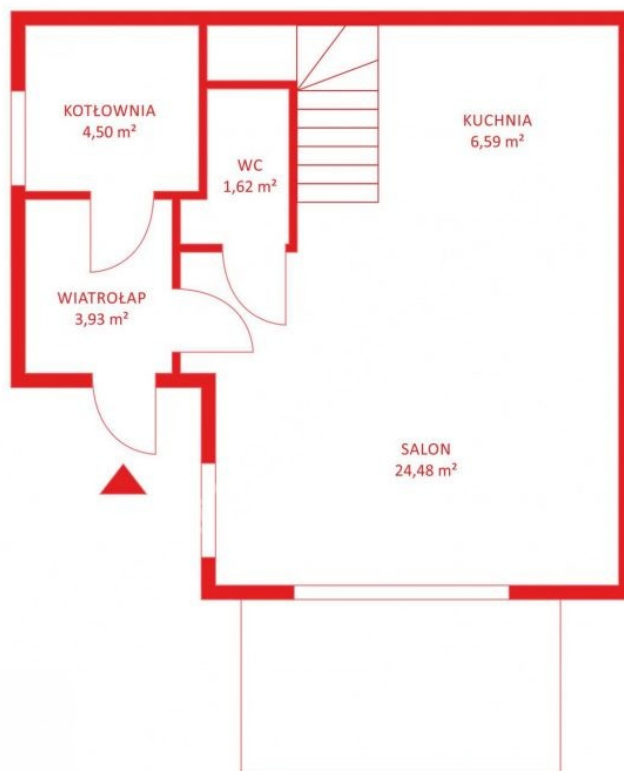

Property description

This property has no description.