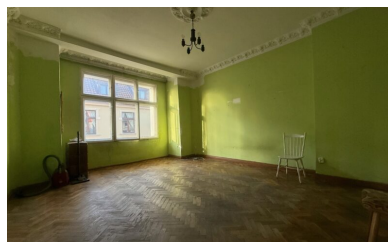

899 000 zł

**pomorskie, Sopot, gen.
Józefa Bema**

City **Sopot**
Street **gen. Józefa Bema**

Description

Building type **Mieszkanie**

Rooms

Number of rooms **3**
Total area **72 m²**

Property location