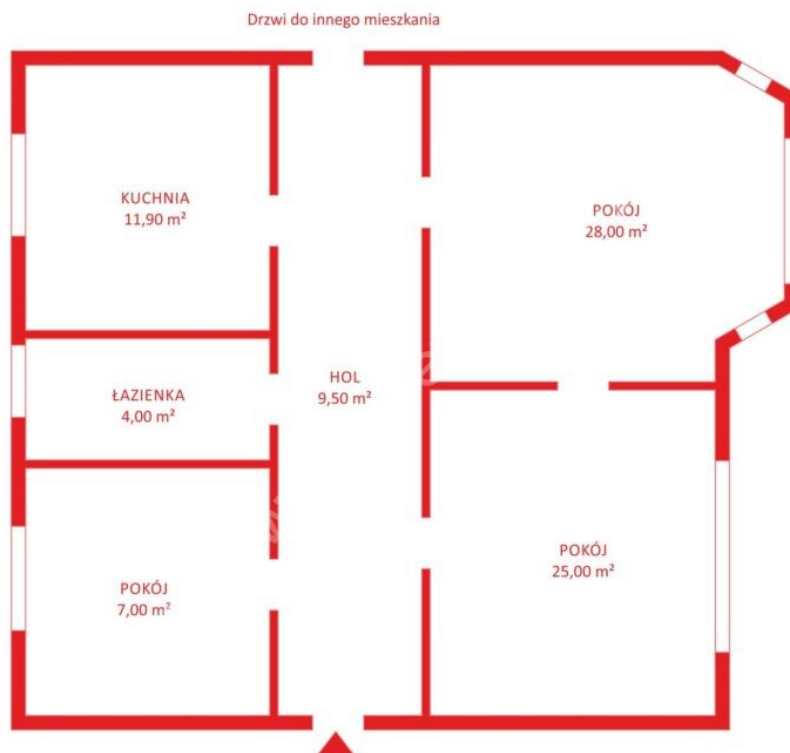

Property description

This property has no description.

Do You have questions?

Your installments

360 installments for 5 382,96 zł each month

3 135,46 zł interests each month

Ask our advisor for details!

Michał Łopuszyński

536 090 100

michal.lopuszynski@pepperhouse.pl