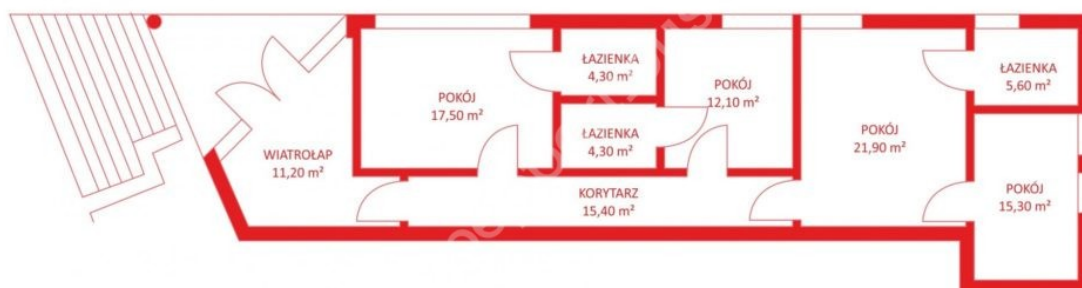

This property has no description.