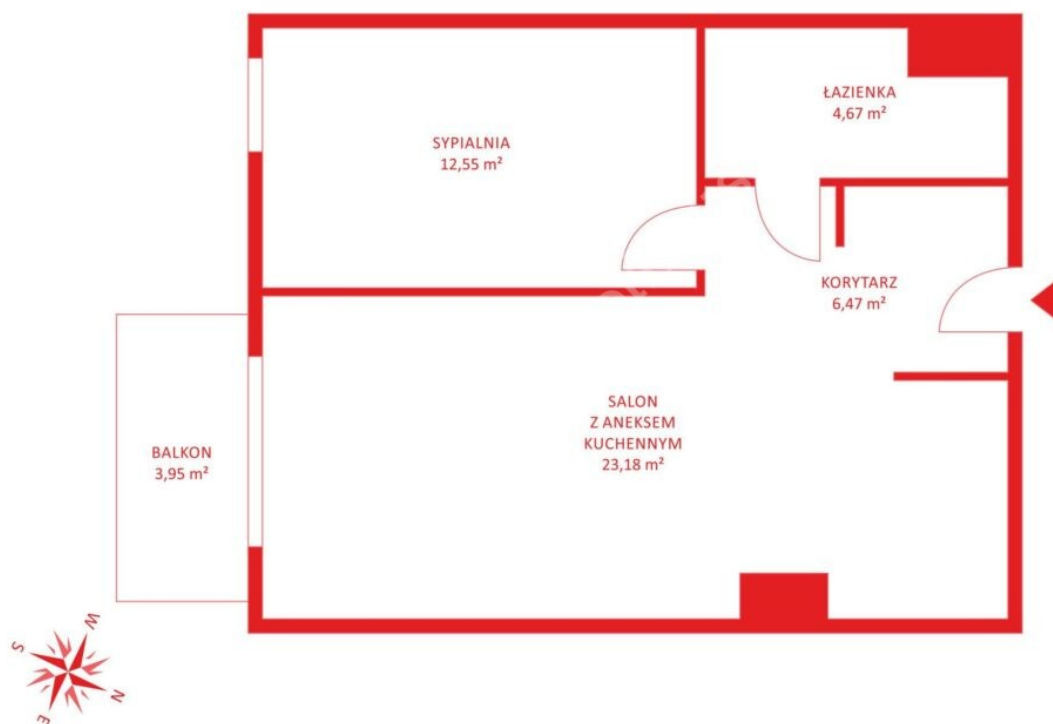

Property description

This property has no description.