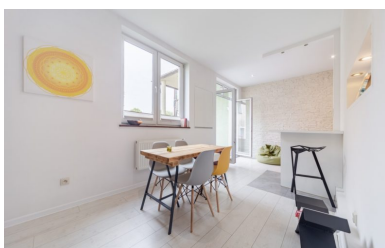

Rooms

Number of rooms	2
Total area	44.74 m ²

Property location

Property description

This property has no description.

Do You have questions?

Your installments

360 installments for 1 078,05 zł each month