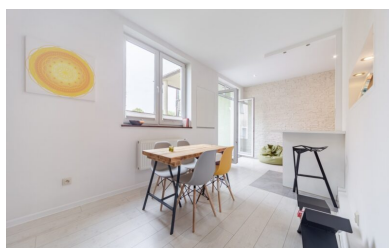

Mieszkanie

Rooms

Number of rooms

2

Total area

44.74 m²

Property location

Property description