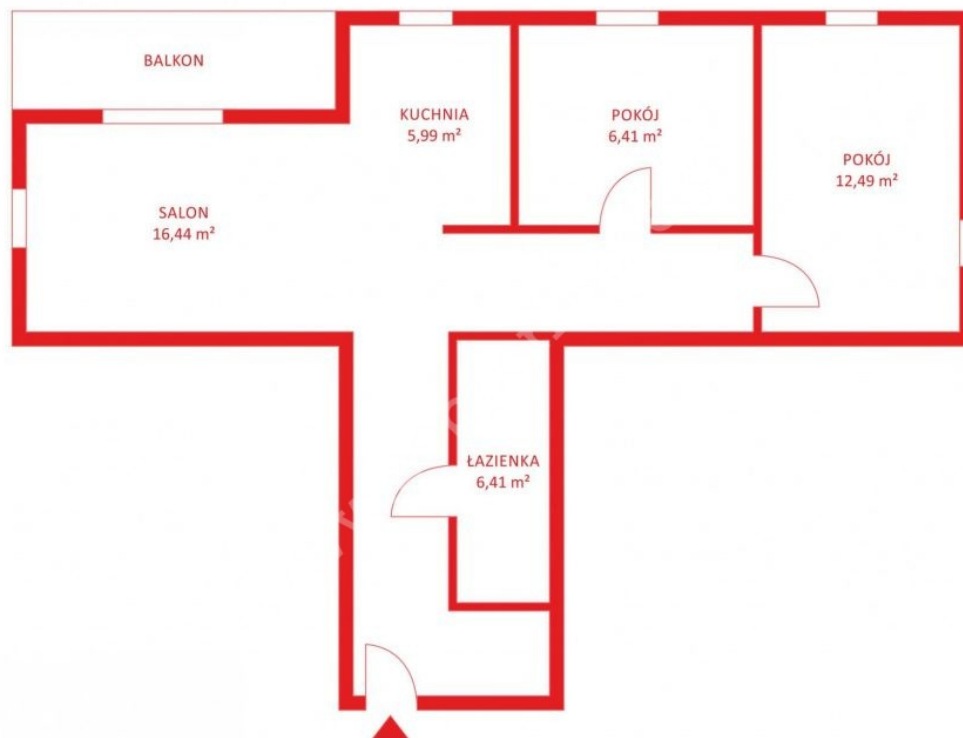

This property has no description.