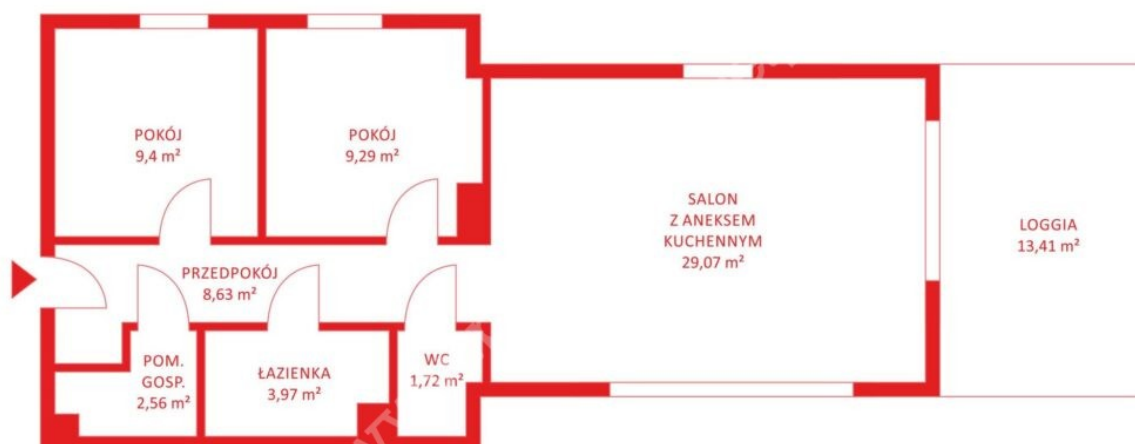

Property description

This property has no description.

Do You have questions?

Your installments

360 installments for 3 938,10 zł each month

2 293,86 zł interests each month

Ask our advisor for details!

Damian Łacki

58 500 01 56

damian.lacki@pepperhouse.pl