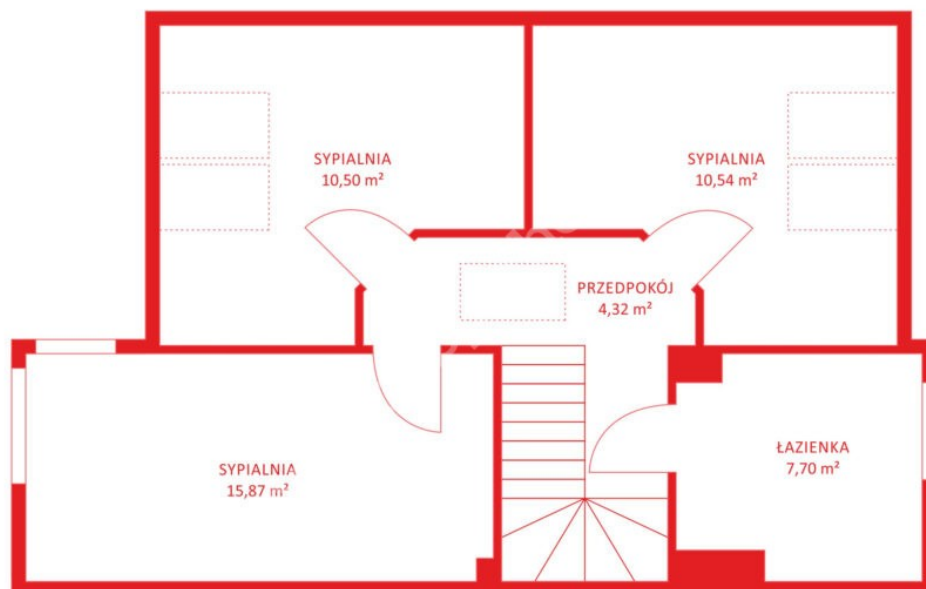

620 000 zł

pomorskie, Łapino Kartuskie, Krokusowa

City **Łapino Kartuskie**
Street **Krokusowa**

Description

Building type **Dom**

Rooms

Number of rooms **4**
Total area **112.38 m²**

Property location

Property description

This property has no description.

PIĘTRO

Do You have questions?

Your installments

360 installments for 3 712,39 zł each month

2 162,39 zł interests each month

Ask our advisor for details!