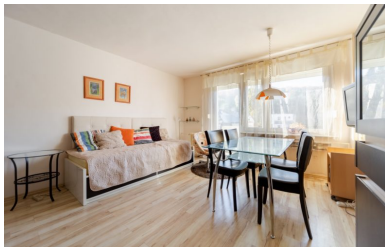

289 000 zł

pomorskie, Gdynia, Działki Leśne

City **Gdynia**
District **Działki Leśne**
**+ Balcony/terrace + Garage/parking place
+ Basement**

Description

Building type **Apartment**

Rooms

Number of rooms **1**
Total area **25.02 m²**