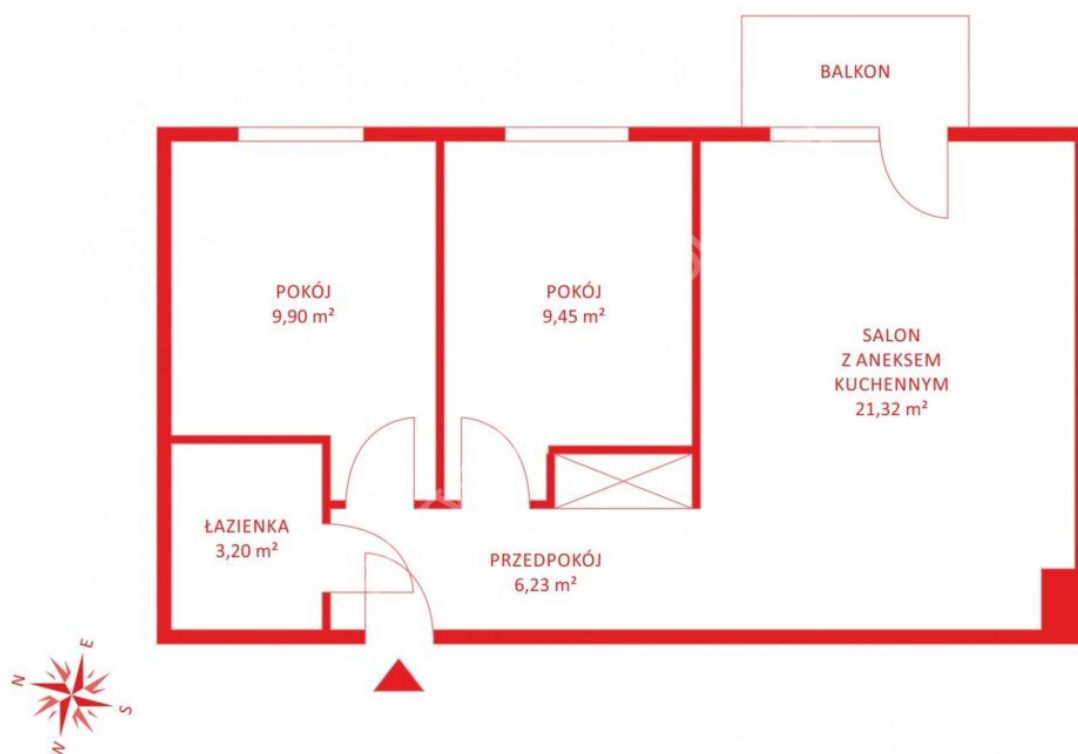

Property description

This property has no description.