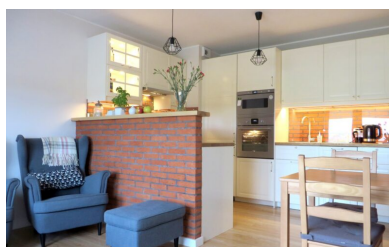

245 000 zł

pomorskie, Bolszewo, Parkowa

City **Bolszewo**
Street **Parkowa**

Description

Building type **Mieszkanie**

Rooms

Number of rooms **3**
Number of bathrooms **1**
Total area **50.13 m²**

Property location