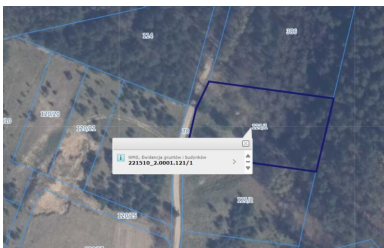

271 440 zł

**pomorskie, Bieszkowice,
Piecewska**

City **Bieszkowice**
Street **Piecewska**

Description

Building type **Działka**

Rooms

Total area **3016 m²**

Property location