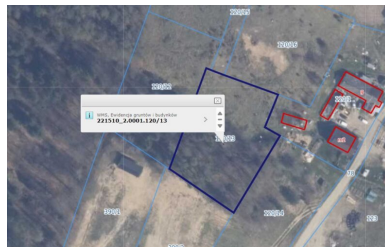

271 440 zł

**pomorskie, Bieszkowice,
Piecewska**

City **Bieszkowice**
Street **Piecewska**

Description

Building type **Działka**

Rooms

Total area **3016 m²**

Property location