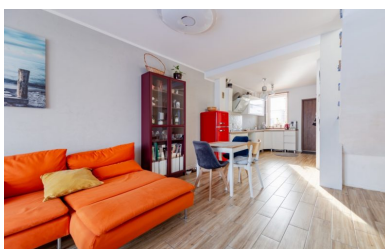

Property location