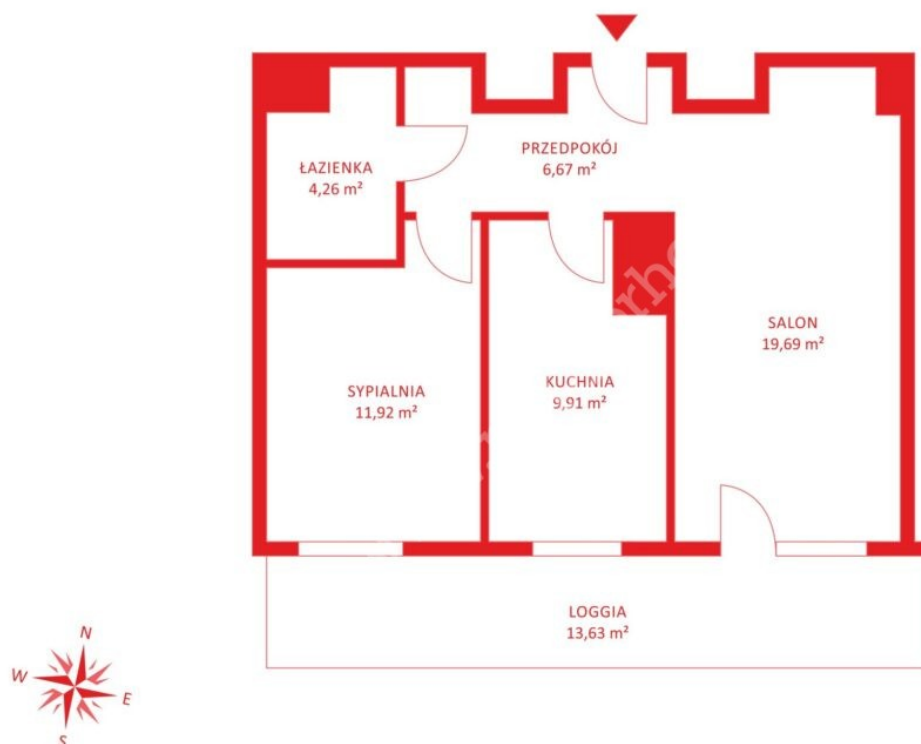

Property description

This property has no description.

Do You have questions?

Your installments

360 installments for 7 698,27 zł each month

4 484,08 zł interests each month

Ask our advisor for details!

Aneta Keder

aneta.keder@pepperhouse.pl