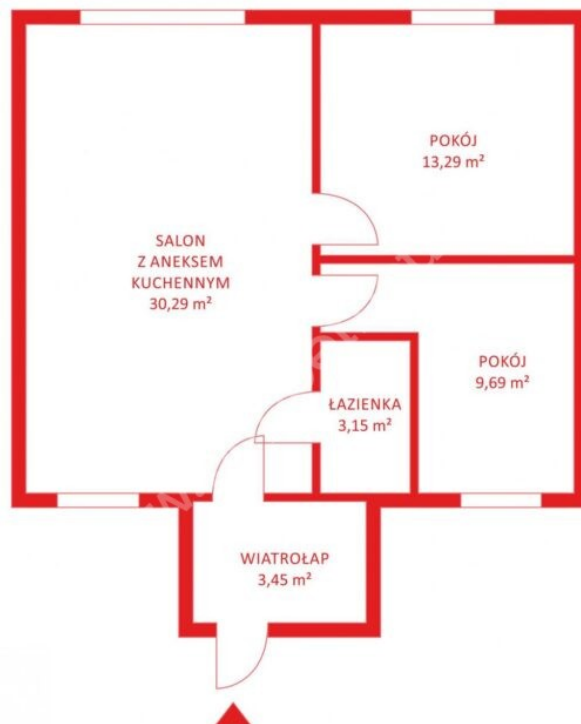

Property description

This property has no description.

Do You have questions?

Your installments

360 installments for 2 454,97 zł each month

1 429,97 zł interests each month

Ask our advisor for details!

Kateryna Sobczyńska

58 500 01 56

kateryna.sobczynska@pepperhouse.pl