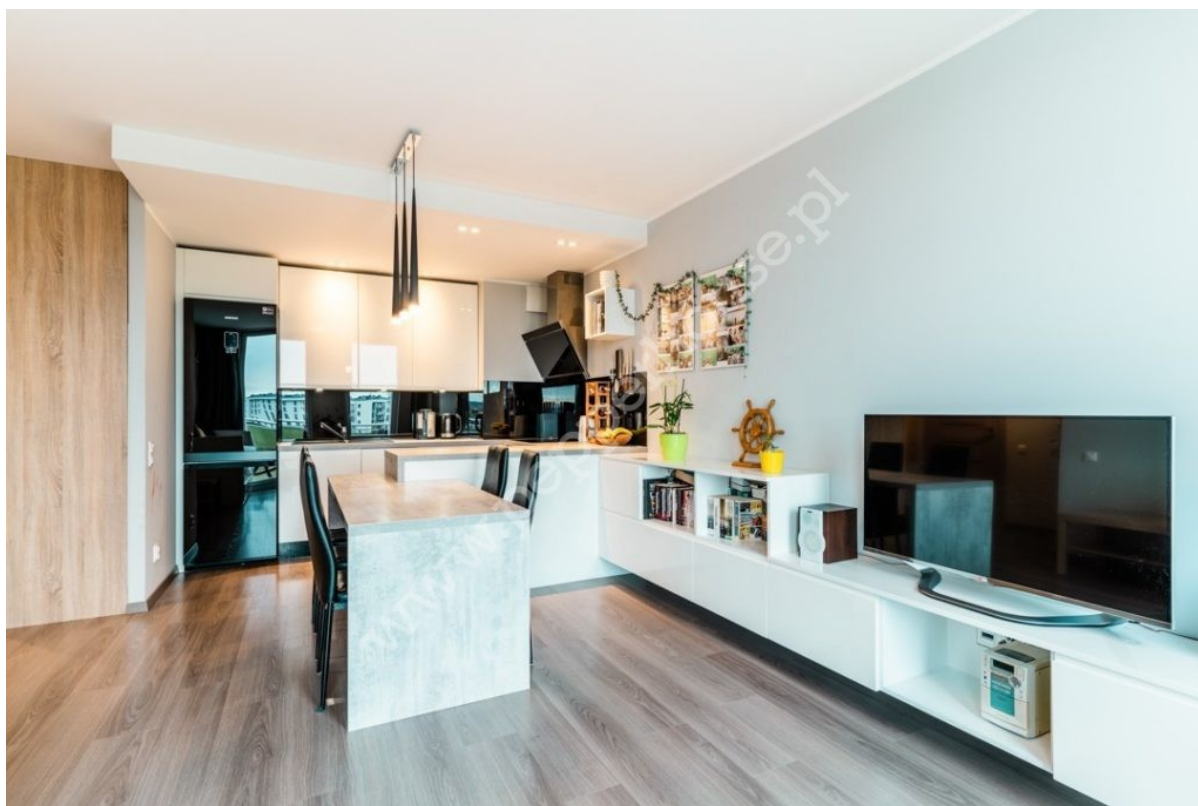

Property description

This property has no description.