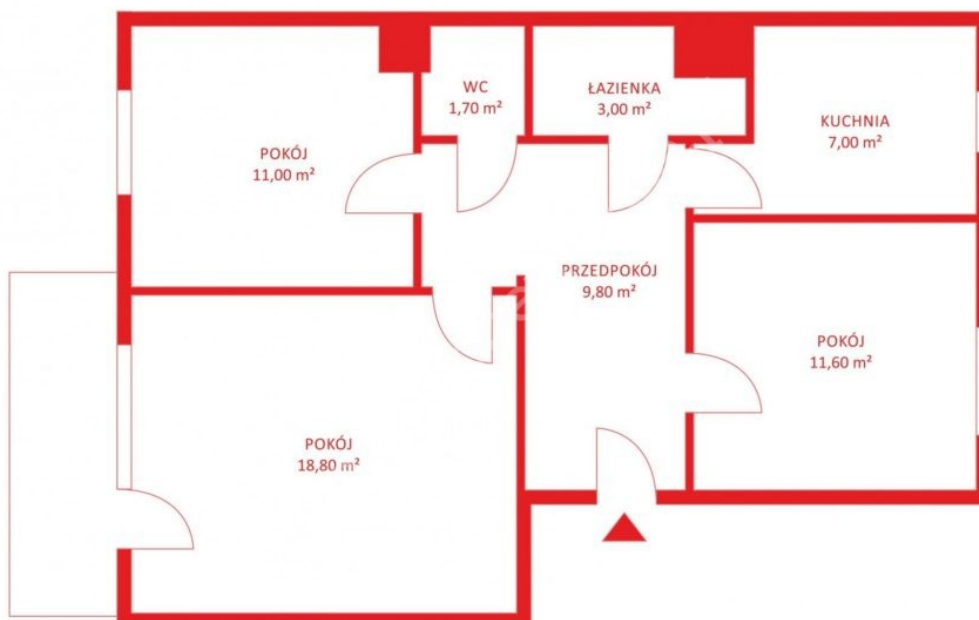

Property description

This property has no description.