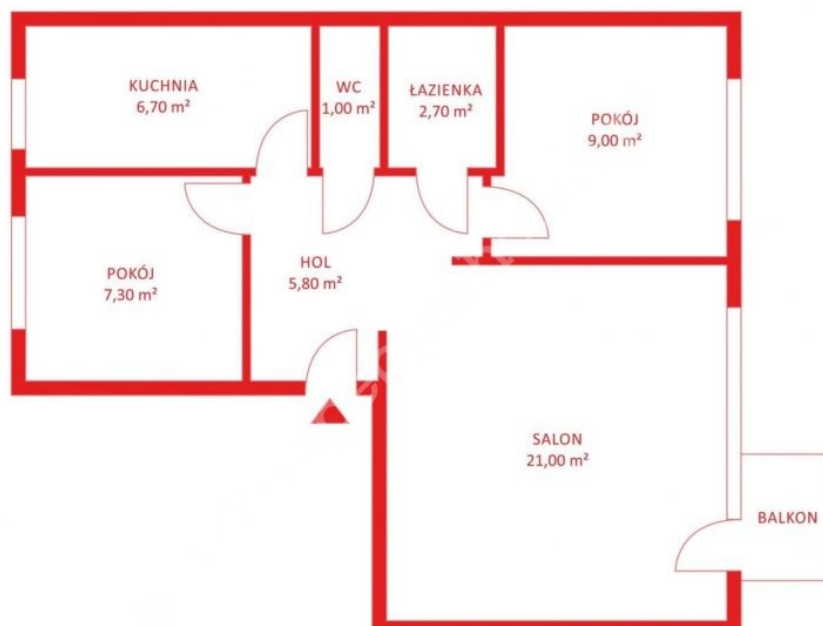

Property description

This property has no description.