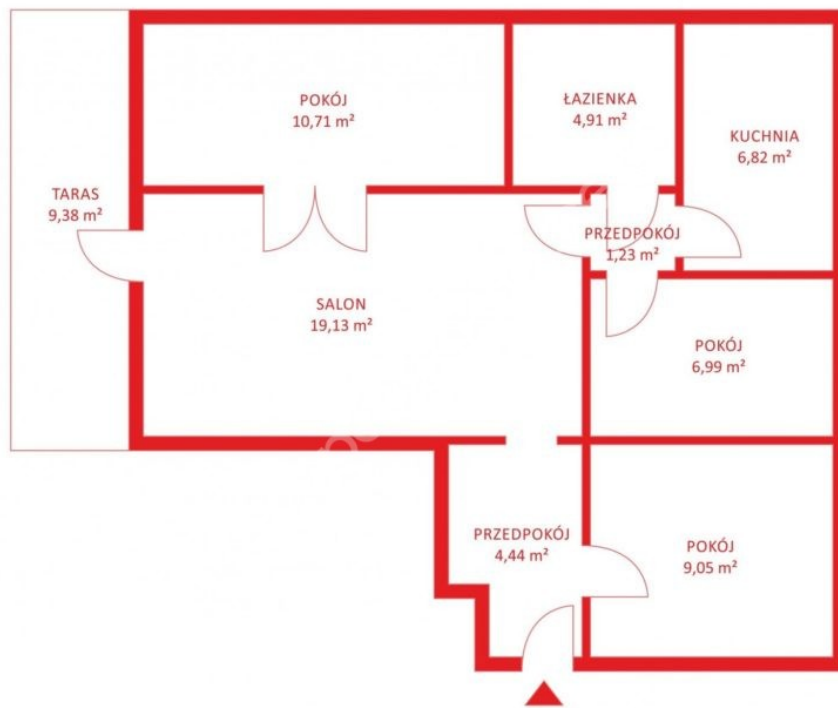

Number of rooms **4**
Total area **63.98 m²**

Property location

Property description

This property has no description.

Do You have questions?

Your installments

360 installments for 1 855,33 zł each month

482,83 zł interests each month