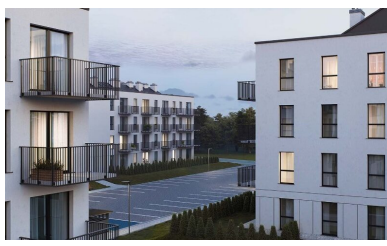

369 900 zł

Gdynia, Chwarzno- Wiczlino, Wiczlińska

City **Gdynia**
District **Chwarzno-Wiczlino**
Street **Wiczlińska**

Description

Building type **Mieszkanie**

Rooms

Number of rooms **2**
Number of bathrooms **1**
Total area **31.59 m²**