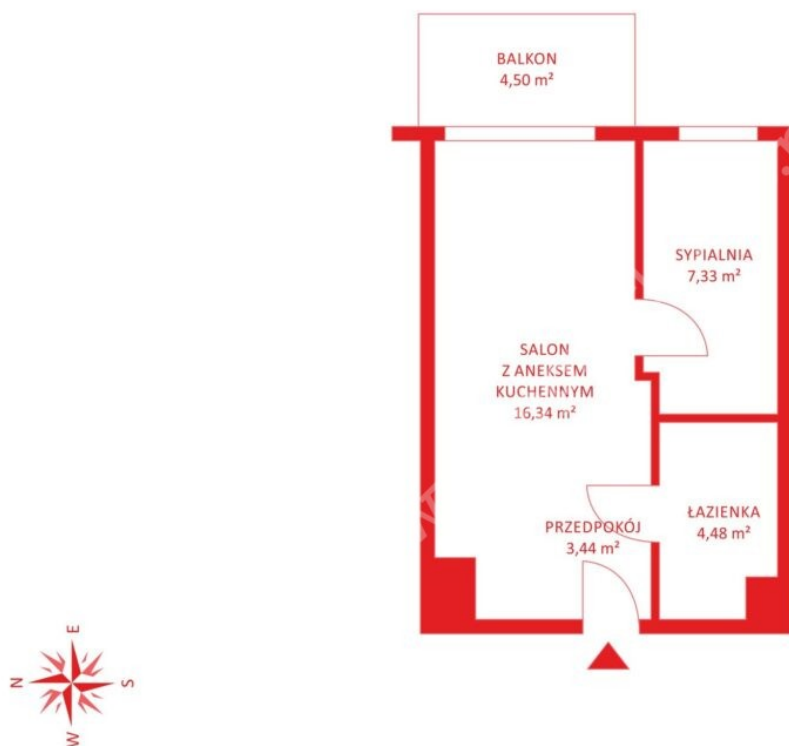

Property description

This property has no description.

Do You have questions?

Your installments

360 installments for 2 214,86 zł each month

1 290,11 zł interests each month

Ask our advisor for details!

Damian Łacki

58 500 01 56

damian.lacki@pepperhouse.pl