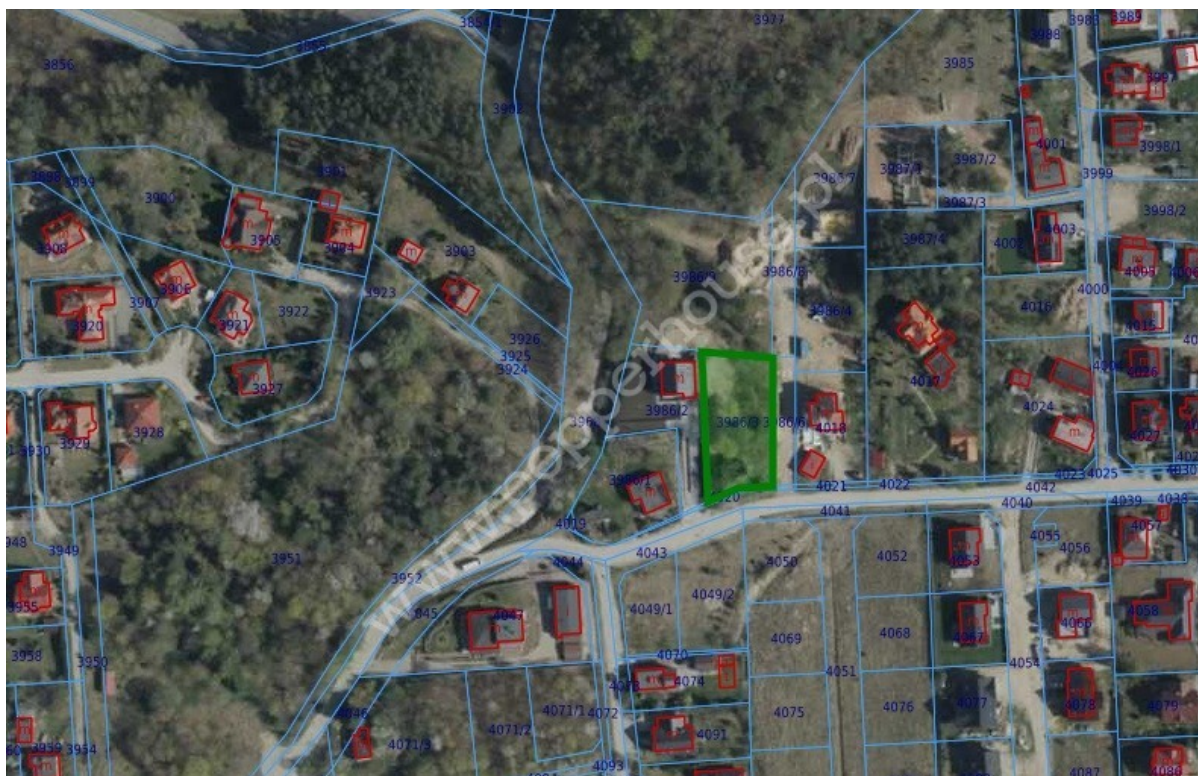

Property description

This property has no description.