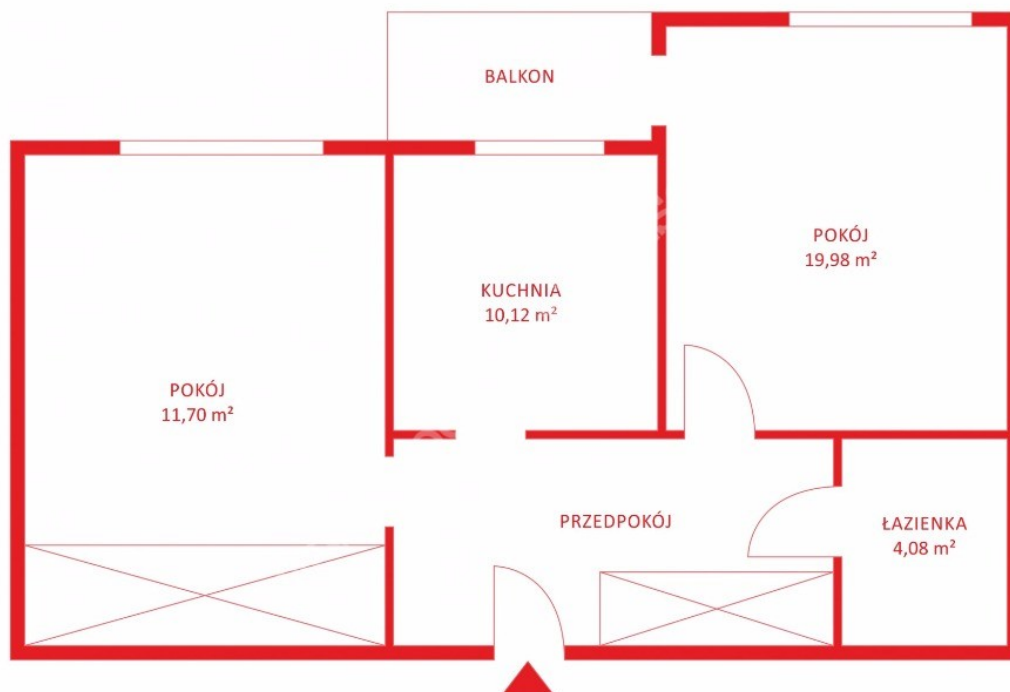

Property description

This property has no description.

Do You have questions?

Your installments

360 installments for 10,78 zł each month

6,28 zł interests each month

Ask our advisor for details!

Alan Balla

535 693 100

alan.balla@pepperhouse.pl