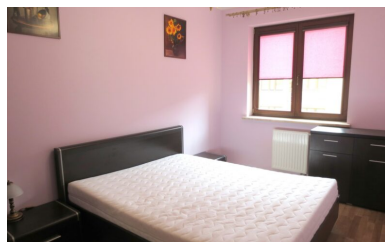

1 800 zł

Gdańsk, Zaspa, Jelitkowski Dwór

City **Gdańsk**
District **Zaspa**
Street **Jelitkowski Dwór**

Description

Building type **Mieszkanie**

Rooms

Number of rooms **2**
Total area **53.5 m²**

Property description