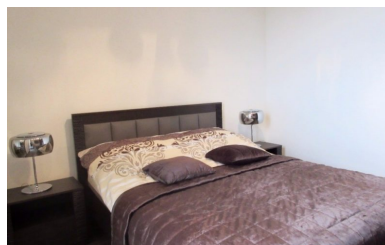

Description

| | |
|---------------|------------|
| Building type | Mieszkanie |
|---------------|------------|

Rooms

| | |
|---------------------|-------------------|
| Number of rooms | 3 |
| Number of bathrooms | 1 |
| Number of toilets | 2 |
| Total area | 70 m ² |