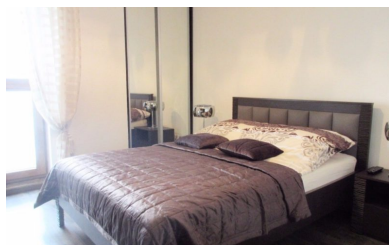

Description

| | |
|---------------|------------|
| Building type | Mieszkanie |
|---------------|------------|

Rooms

| | |
|---------------------|-------------------|
| Number of rooms | 3 |
| Number of bathrooms | 1 |
| Number of toilets | 2 |
| Total area | 70 m ² |