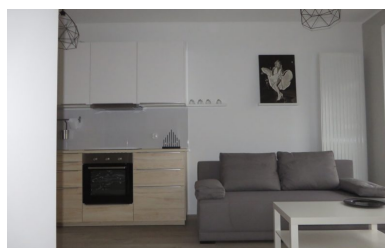

2 700 zł

Gdańsk, Wrzeszcz, Mariana Hemara

City **Gdańsk**
District **Wrzeszcz**
Street **Mariana Hemara**
+ Balcony/terrace + Elevator

Description

Building type **Apartment**

Rooms

Number of rooms **2**
Number of bathrooms **1**
Total area **37.7 m²**