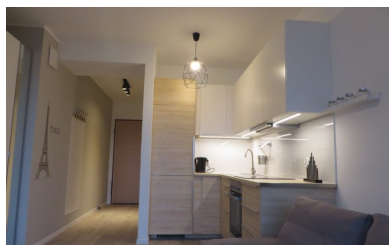

2 700 zł

Gdańsk, Wrzeszcz, Mariana Hemara

City **Gdańsk**
District **Wrzeszcz**
Street **Mariana Hemara**
+ Balcony/terrace + Elevator

Description

Building type **Apartment**

Rooms

Number of rooms **2**
Number of bathrooms **1**
Total area **37.7 m²**