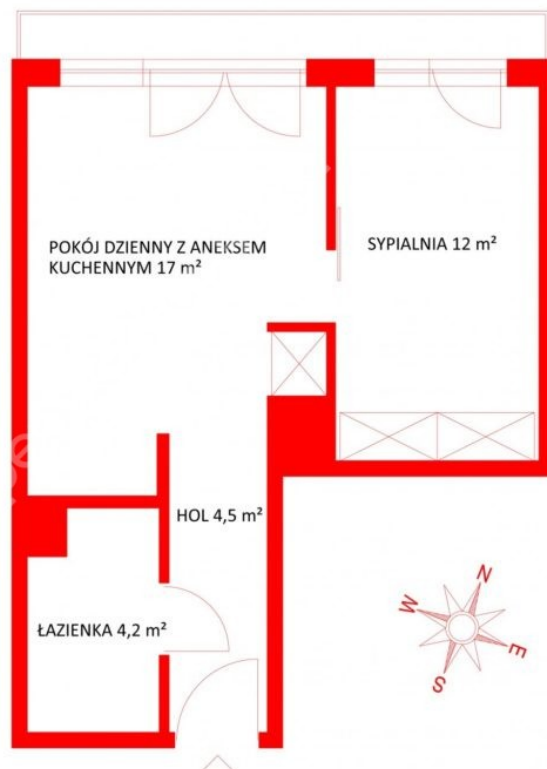

Property description

This property has no description.