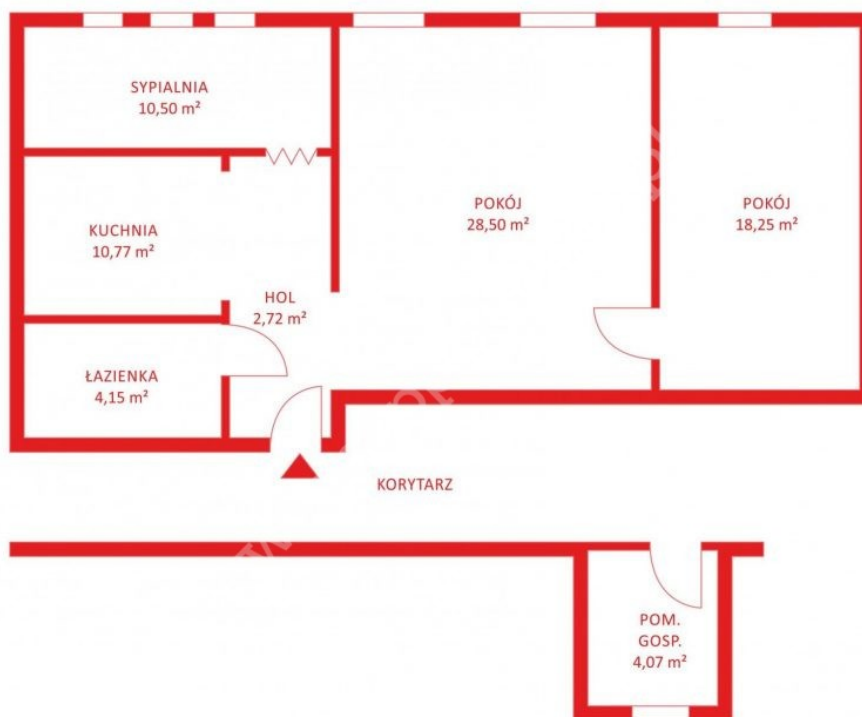

Description

Building type **Apartment**

Rooms

Number of rooms **3**

Total area **78.96 m²**

Property location

Property description

This property has no description.