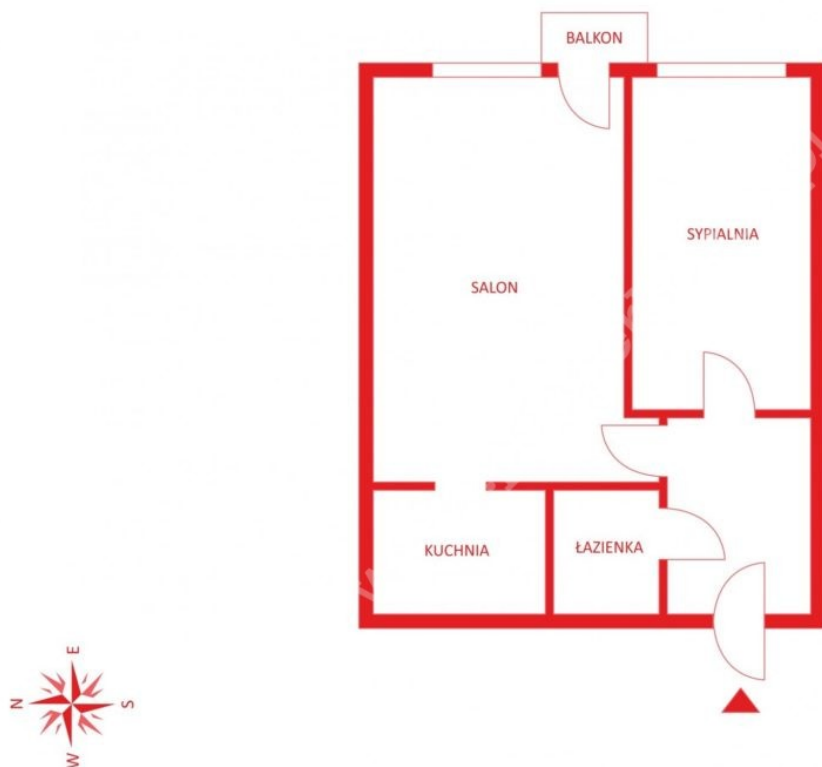

Property description

This property has no description.

Do You have questions?

Your installments

360 installments for 1 267,30 zł each month

329,80 zł interests each month

Ask our advisor for details!

Michał Karcz

58 500-00-30

biuro@pepperhouse.pl