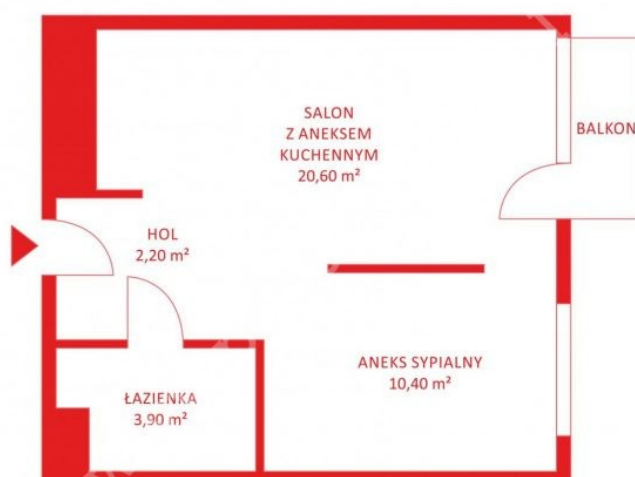

449 850 zł

11 869 zł/m² | **Installment from 1 351 zł a month**

Gdańsk, Wrzeszcz, Bolesława Leśmiana

APARTMENT FOR SALE

City	Gdańsk
District	Wrzeszcz
Street	Bolesława Leśmiana
Type of building	Block of flats
Floor	2/7
+ Balcony/terrace + Elevator	

Description

Building type **Apartment**

Rooms

Number of rooms **2**

Total area **37.9 m²**

Property location

Property description

This property has no description.