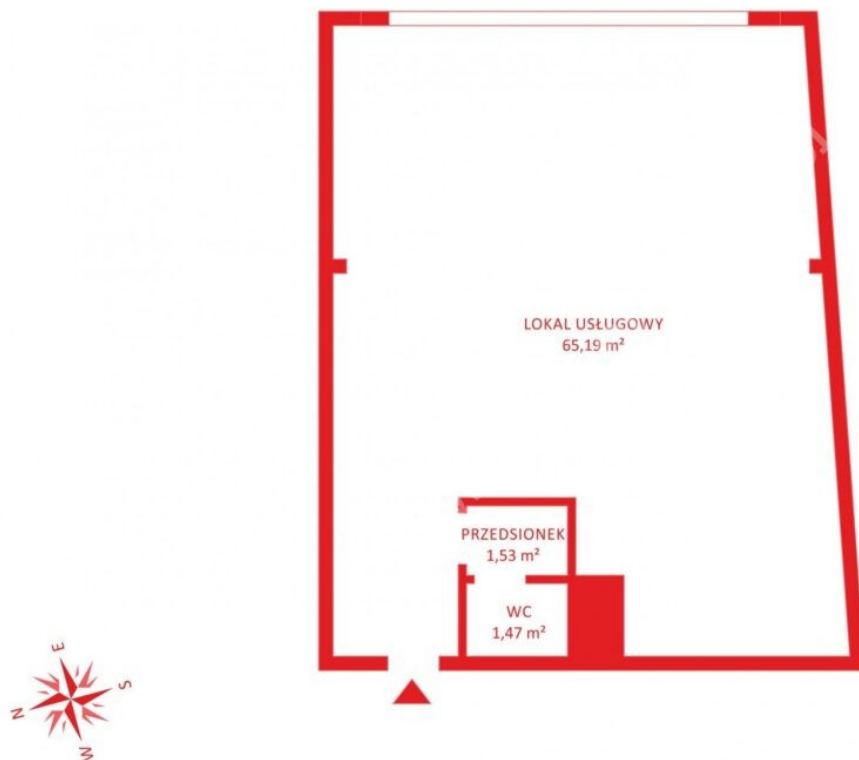

Property description

This property has no description.