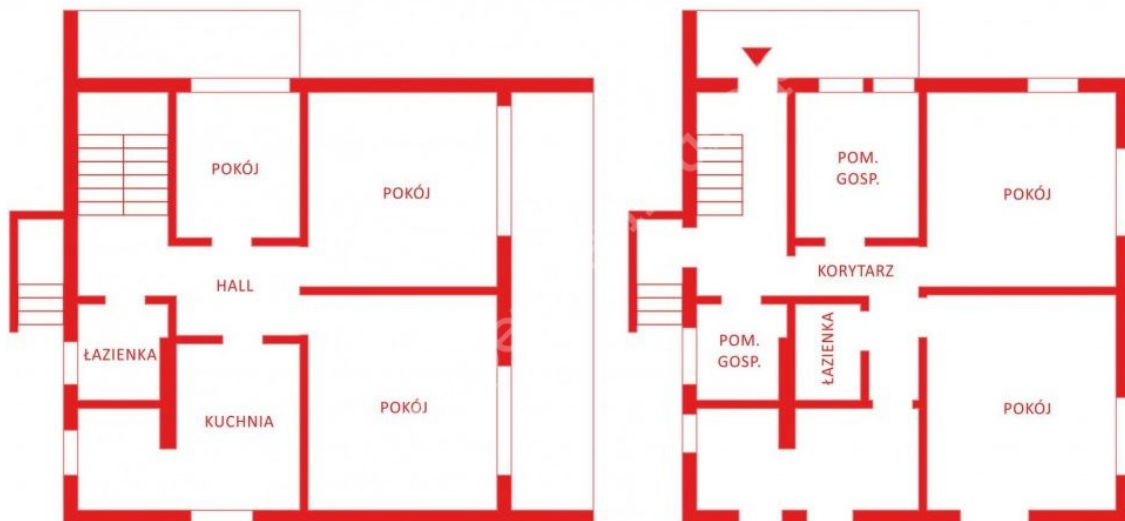

This property has no description.