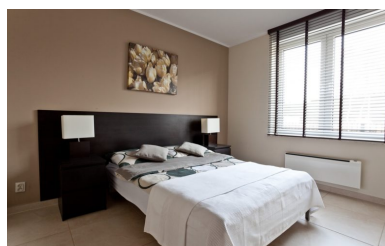

2 750 000 zł

**Gdańsk, Sobieszewo,
Narcyzowa**

City **Gdańsk**
District **Sobieszewo**
Street **Narcyzowa**
+ Balcony/terrace + Garage/parking place
+ Garden

Description

Building type **House**

Rooms

Number of rooms **8**
Total area **316.2 m²**