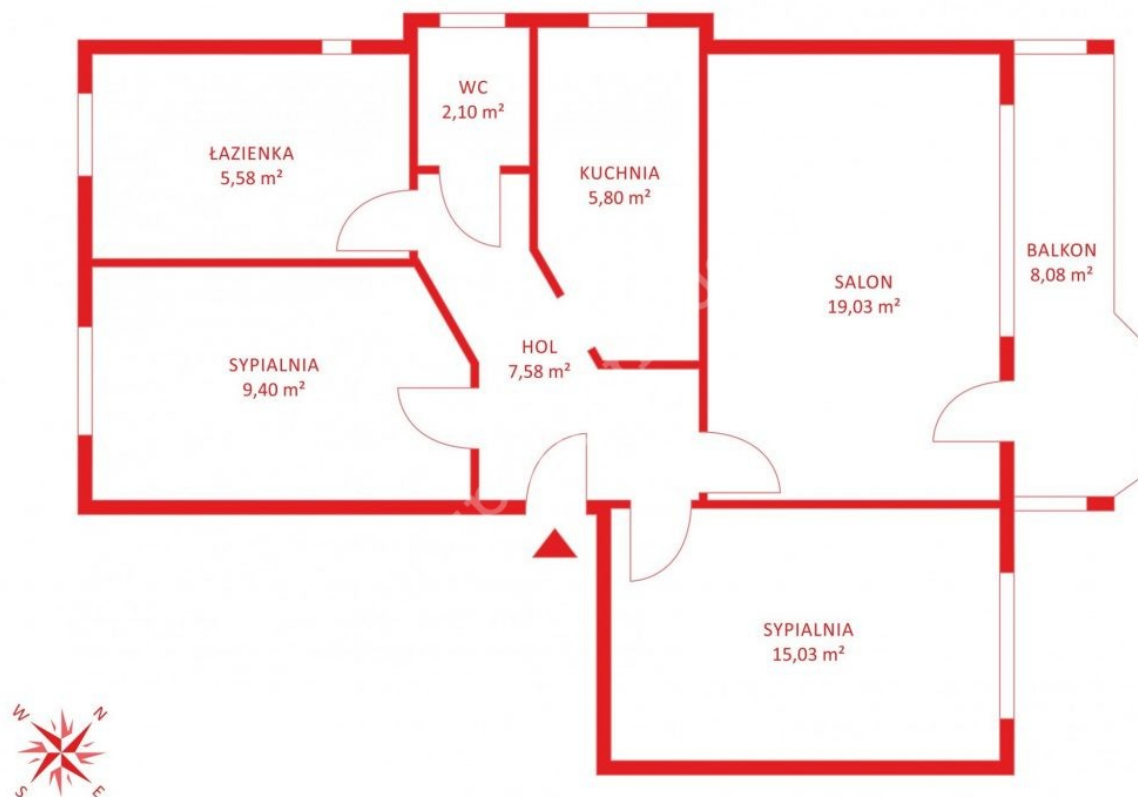

Rooms

Number of rooms	3
Total area	70 m ²

Property location

Property description

This property has no description.

Do You have questions?

Your installments

360 installments for 1 520,77 zł each month