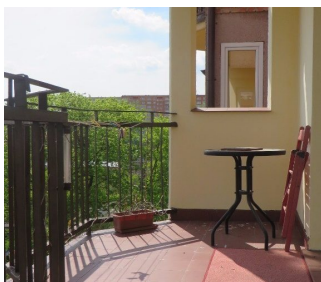

Property location