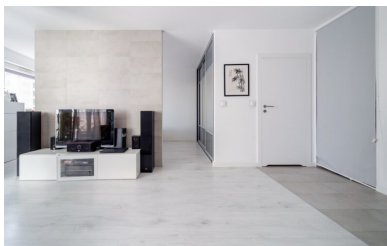

2 500 zł

Gdańsk, Morena, Piecewska

City **Gdańsk**
District **Morena**
Street **Piecewska**

Description

Building type **Mieszkanie**

Rooms

Number of rooms **2**
Total area **44.68 m²**

Property location