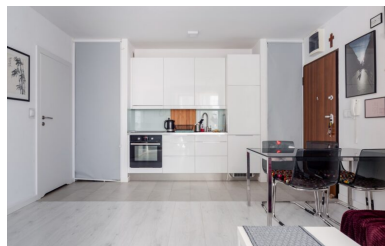

2 500 zł

Gdańsk, Morena, Piecewska

City **Gdańsk**
District **Morena**
Street **Piecewska**

Description

Building type **Mieszkanie**

Rooms

Number of rooms **2**
Total area **44.68 m²**

Property location