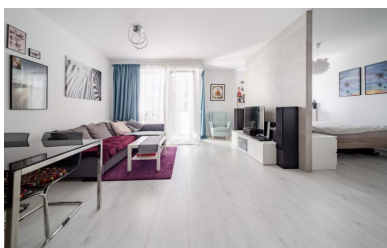

2 500 zł

Gdańsk, Morena, Piecewska

City **Gdańsk**
District **Morena**
Street **Piecewska**

Description

Building type **Mieszkanie**

Rooms

Number of rooms **2**
Total area **44.68 m²**

Property location