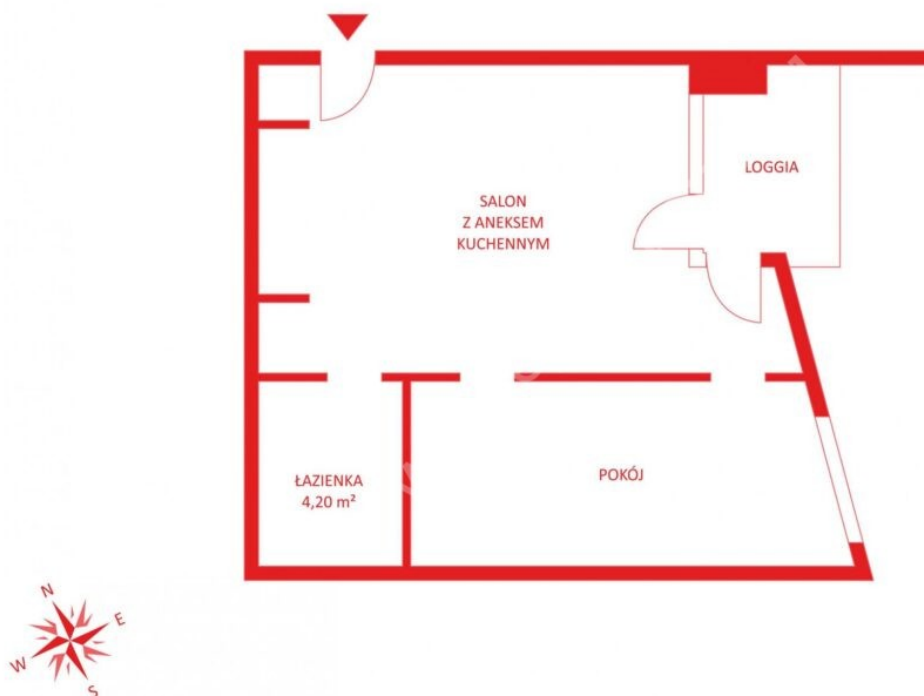

Property description

This property has no description.