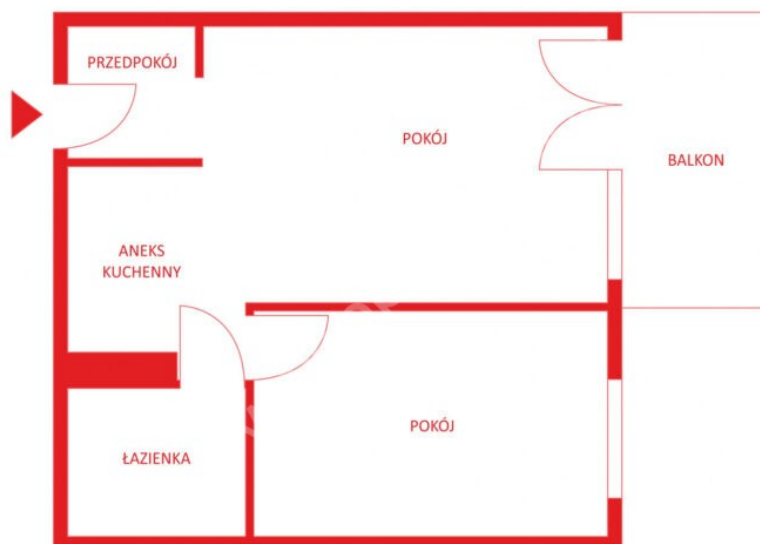

Property description

This property has no description.