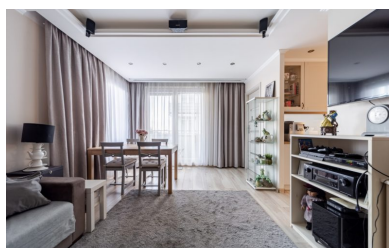

639 000 zł

Gdańsk, Morena, Królewskie Wzgórze

City **Gdańsk**
District **Morena**
Street **Królewskie Wzgórze**
+ Balcony/terrace + Garage/parking place

Description

Building type **Apartment**

Rooms

Number of rooms **3**
Total area **55.8 m²**