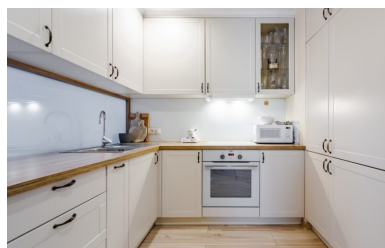

639 000 zł

Gdańsk, Morena, Królewskie Wzgórze

City **Gdańsk**
District **Morena**
Street **Królewskie Wzgórze**
+ Balcony/terrace + Garage/parking place

Description

Building type **Apartment**

Rooms

Number of rooms **3**
Total area **55.8 m²**