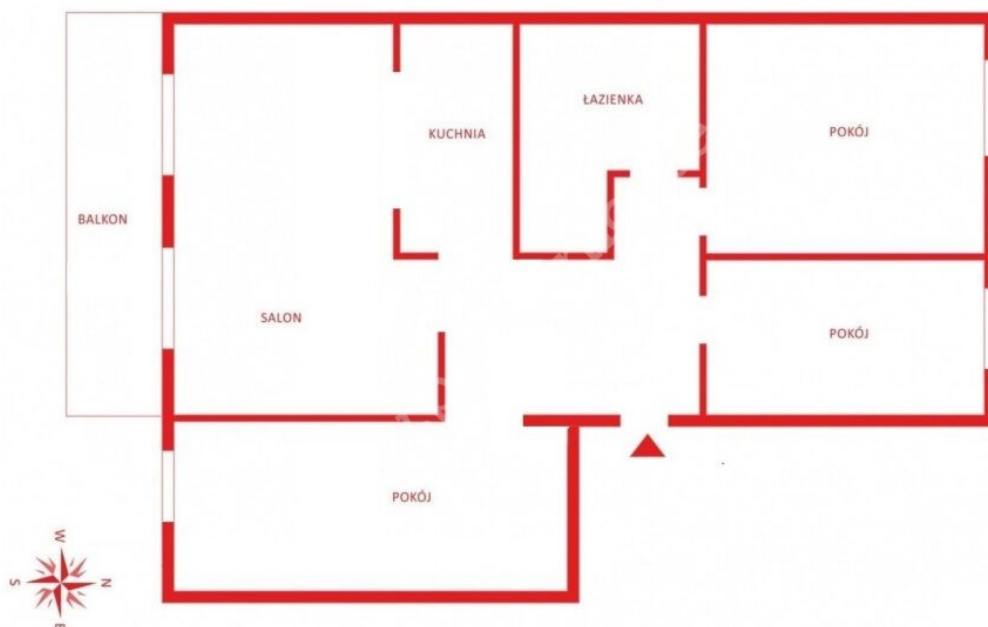

Property description

This property has no description.