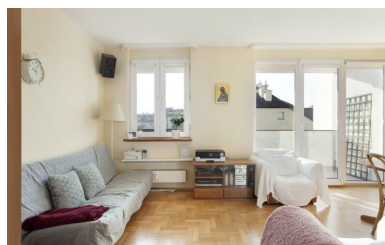

495 000 zł

Gdańsk, Matarnia, Elewów

City **Gdańsk**
District **Matarnia**
Street **Elewów**

Description

Building type **Mieszkanie**

Rooms

Number of rooms **4**
Total area **76.5 m²**

Property location