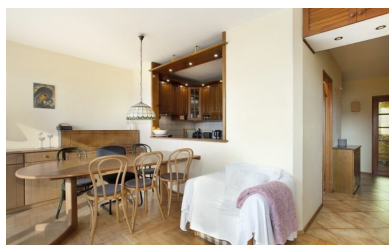

495 000 zł

Gdańsk, Matarnia, Elewów

City **Gdańsk**
District **Matarnia**
Street **Elewów**

Description

Building type **Mieszkanie**

Rooms

Number of rooms **4**
Total area **76.5 m²**

Property location