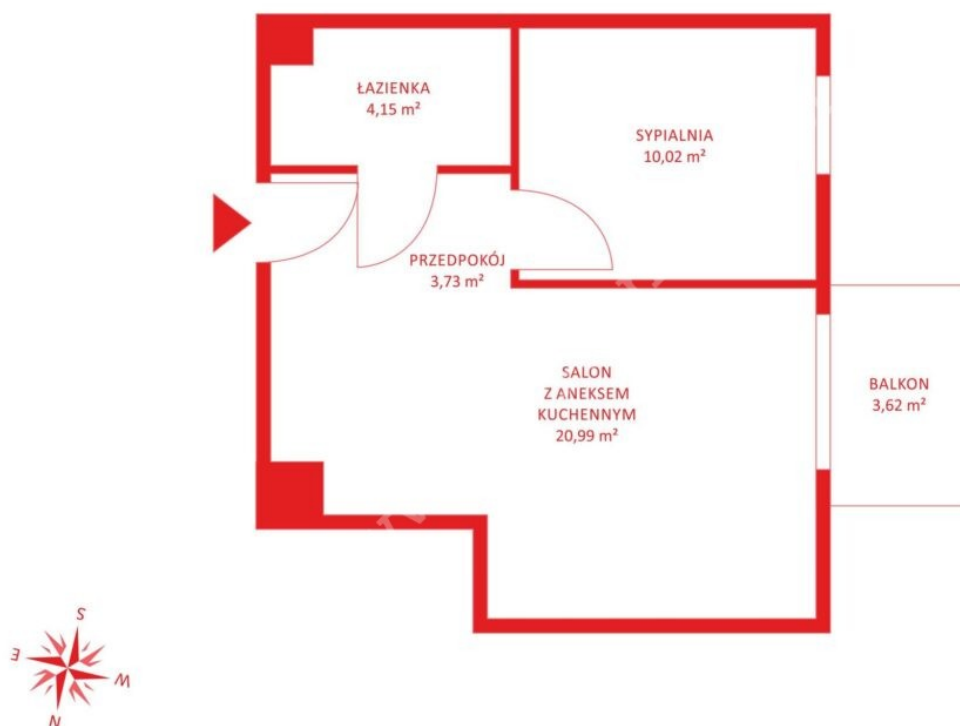

Property description

This property has no description.

Do You have questions?

Your installments

360 installments for 2 607,96 zł each month

1 519,08 zł interests each month

Ask our advisor for details!

Damian Łacki

58 500 01 56

damian.lacki@pepperhouse.pl