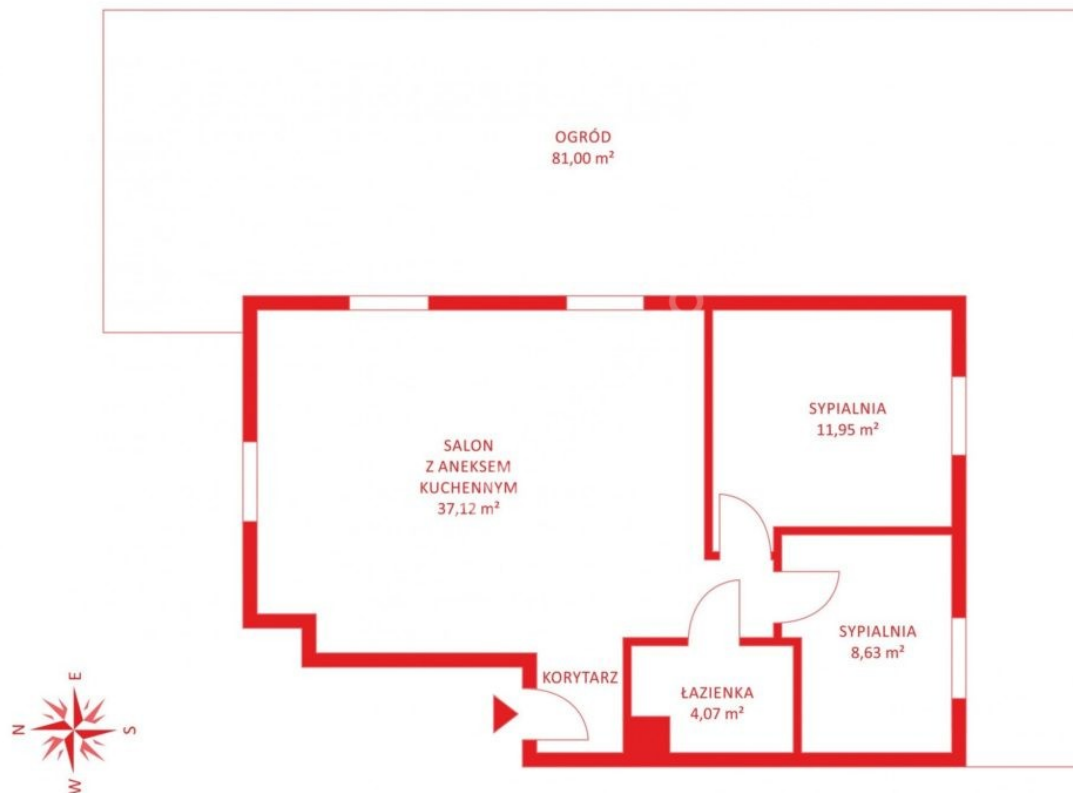

Property description

This property has no description.

Do You have questions?

Your installments

360 installments for 4 185,42 zł each month

2 437,92 zł interests each month

Ask our advisor for details!

Michał Karcz

58 500-00-30

biuro@pepperhouse.pl