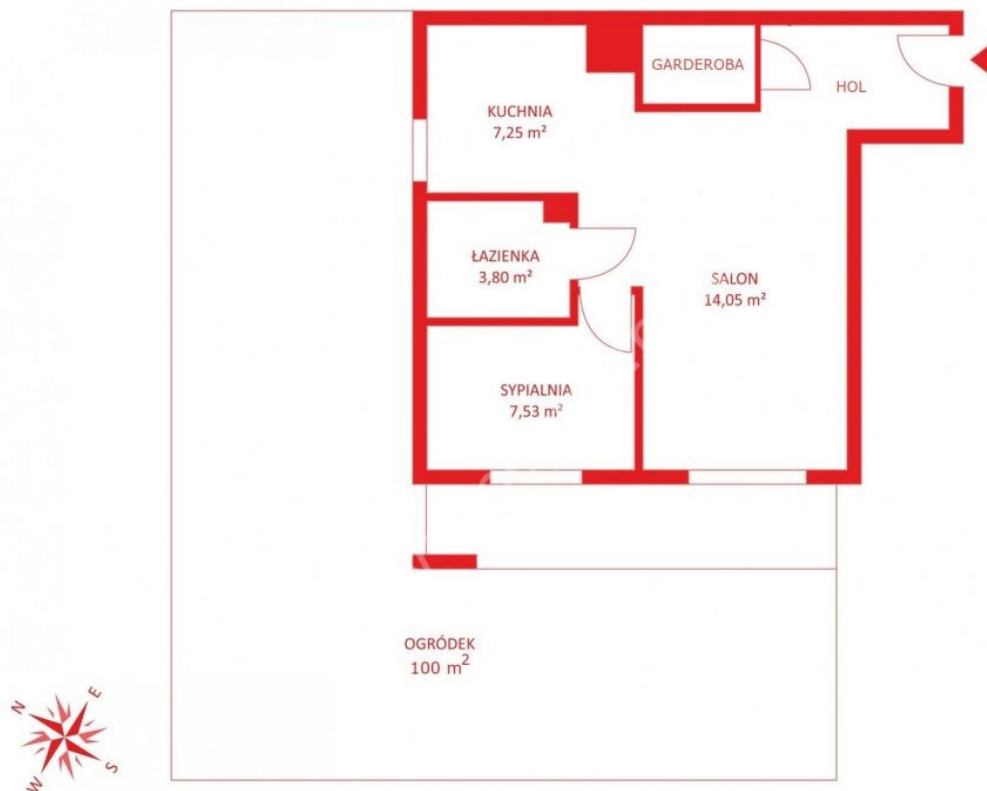

Description

Building type **Apartment**

Rooms

Number of rooms **2**

Total area **44.67 m²**

Property location

Property description

This property has no description.