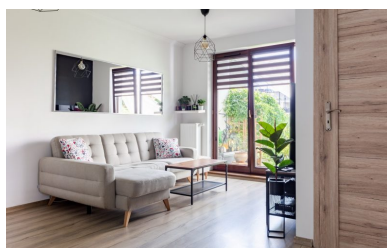

Property location