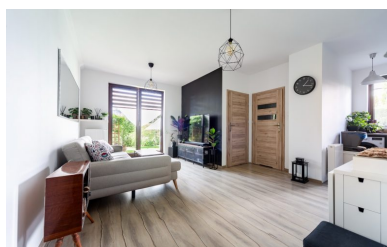

Property location