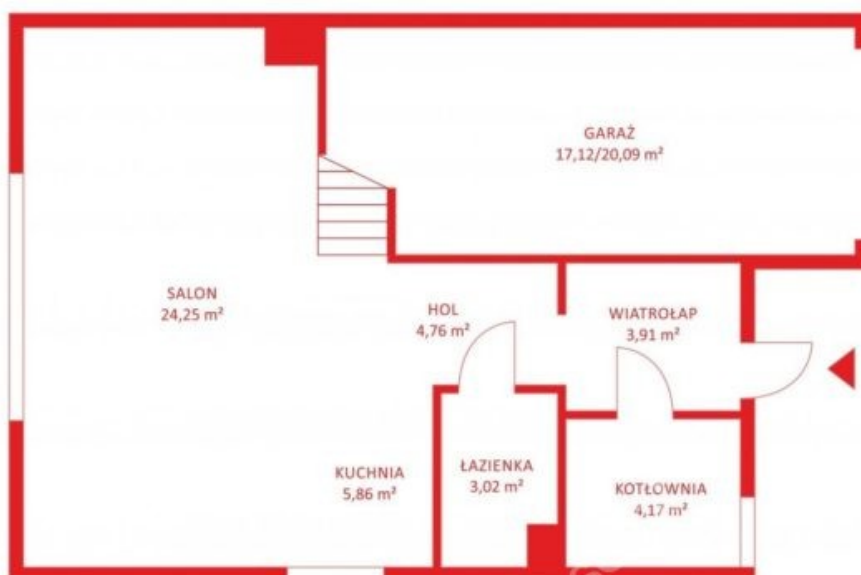

1 150 000 zł

**Gdańsk, Borkowo,
Morelowa**

City **Gdańsk**
District **Borkowo**
Street **Morelowa**

Description

Building type **Dom**

Rooms

Number of rooms **5**
Total area **225.01 m²**
Useable area **122.51 m²**

Property location

Property description

This property has no description.

PARTER

PIĘTRO

Your **installments**

360 installments for 6 885,88 zł each month

4 010,88 zł interests each month