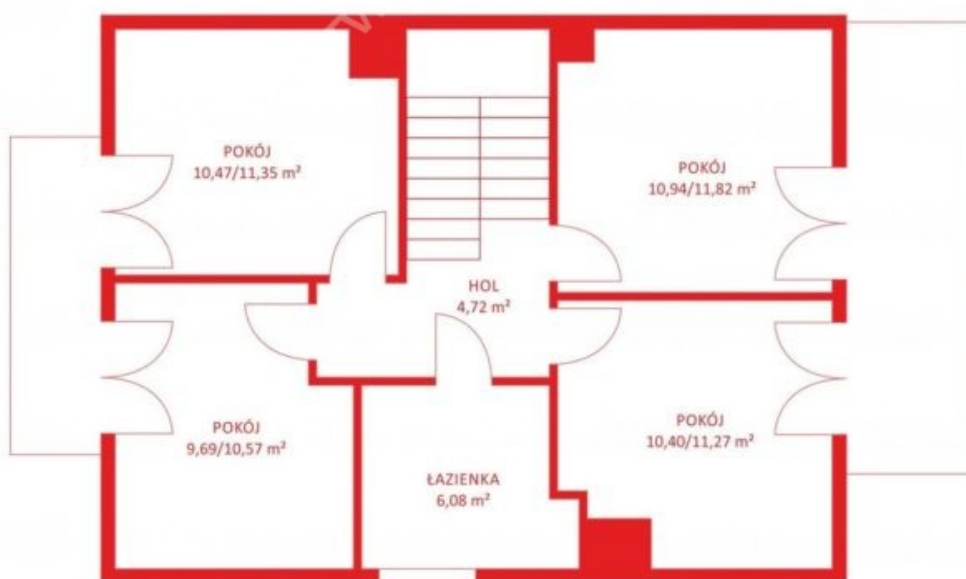

1 150 000 zł

**Gdańsk, Borkowo,
Morelowa**

City **Gdańsk**
District **Borkowo**
Street **Morelowa**

Description

Building type **Dom**

Rooms

Number of rooms **5**
Total area **225.01 m²**
Useable area **122.51 m²**

Property location

Property description

This property has no description.

PARTER

PIĘTRO

Your **installments**

360 installments for 6 885,88 zł each month

4 010,88 zł interests each month