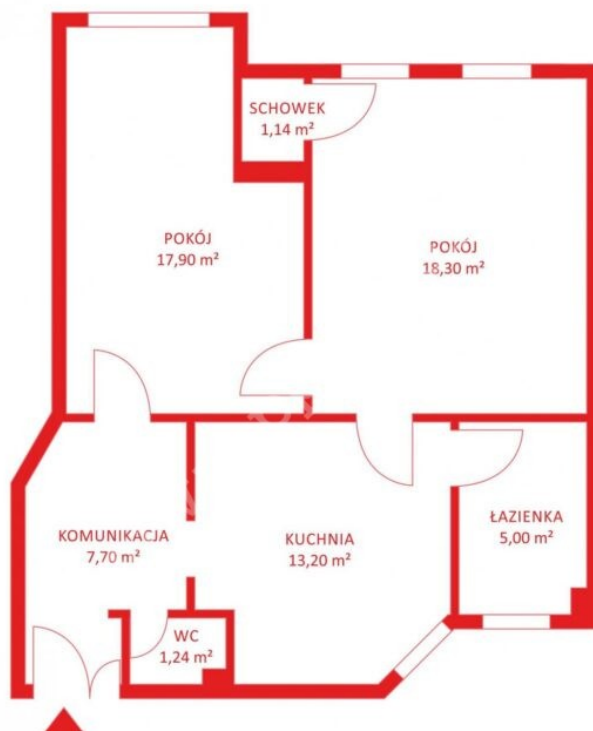

Property description

This property has no description.

Do You have questions?

Your installments

360 installments for 2 628,61 zł each month

1 531,11 zł interests each month

Ask our advisor for details!

Patrycja Pruss

58 500 01 56

Patrycja.pruss@pepperhouse.pl